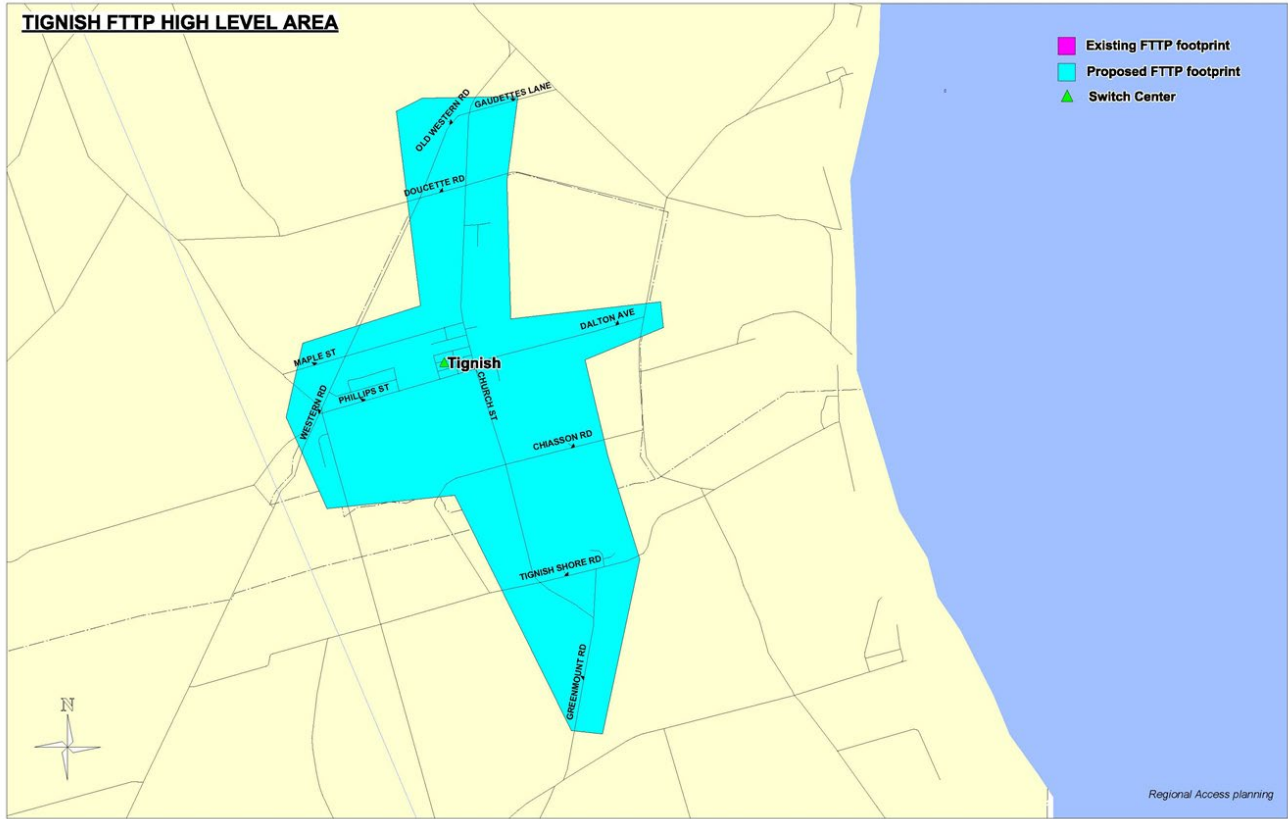

Internet Plan – Tignish Area

Tignish Area
Fibre to the home: up to 1.5 Gbps (Bell Fibe)

COMPLETE

Row Labels	Civic Numbers Lowest	Highest
ASCENSION		
ASCENSION RD - RTE 160	15	63
MAPLE ST	273	288
CHRISTOPHER CROSS		
DOUCETTE RD	10	162
GAUDET RD	288	298
GAUDETETES LN	26	26
OLD WESTERN RD	405	405
RTE 14	15952	16044
HARPER		
PINETREE LN	6	24
WESTERN RD - RTE 2	42999	43015

ST FELIX

CHRISTOPHER RD	560	748
GREENMOUNT RD - RTE 153	1270	1637
OLD GREENMOUNT RD	79	79

TIGNISH

BUSINESS ST	281	284
CENTENNIAL DR	190	194
CENTRAL ST	211	224
CHIASSON RD	165	197
CHURCH ST	208	378
CONROY RD	275	275
DALTON AV	116	197
DOUCETTE RD	191	201
GALLANT LN	100	102
HAYWOOD RD	30	130
IRMA LN	102	116
MACLEOD LN	109	116
MAIN ST	215	226
MAPLE ST	203	265
MILL RD	210	222
MYRICK ST	341	357
OLD WESTERN RD	15	116
PARK LN	201	220
PHILLIP ST	203	307
RAILWAY ST	101	105
SCHOOL ST	101	103
SPRING LN	207	220
SUNSET DR	281	295

The full plan is available at PrinceEdwardIsland.ca/InternetPlan