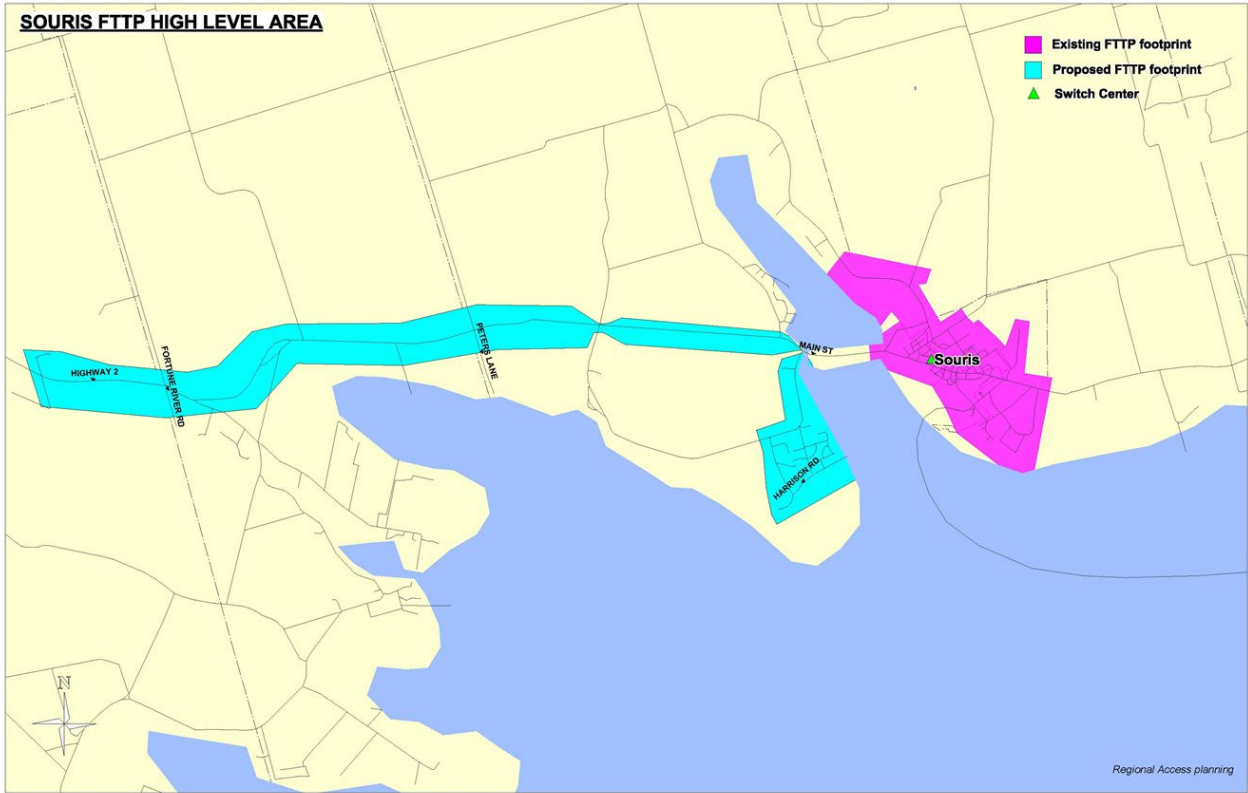

Internet Plan – Souris Area

Souris Area

Fibre to the home: up to 1.5 Gbps (Bell Fibe)

COMPLETE

| Row Labels | Civic Numbers Lowest | Highest |
|------------------------------|-------------------------|---------|
| FORTUNE BRIDGE | | |
| CONOHAN RD | 59 | 73 |
| CREEKSIDE DR | 15 | 63 |
| FORTUNE RIVER RD | 31 | 57 |
| FORTUNE WHARF N RD - RTE 340 | 6 | 46 |
| RTE 2 | 1805 | 2501 |
| RTE 310 | 67 | 99 |
| ROLLO BAY | | |
| LOWER ROLLO BAY RD - RTE 330 | 1067 | 1067 |
| RTE 2 | 736 | 1201 |
| ROLLO BAY WEST | | |
| BEAR RIVER RD - RTE 307 | 16 | 16 |
| PETERS LN | 9 | 39 |
| RTE 2 | 1228 | 1741 |
| ST CHARLES RD - RTE 308 | 24 | 24 |
| TAMARACK GV | 4 | 5 |

SOURIS WEST

| | | |
|------------------------------|-----|-----|
| BEACHVIEW CR | 4 | 46 |
| CANNERY RD | 2 | 122 |
| COLVILLE CRT | 8 | 16 |
| DEAGLE LN | 25 | 80 |
| DUNPHY LN | 26 | 78 |
| FRANKS LN | 20 | 55 |
| HARRISON RD | 59 | 190 |
| HEFFEL LN | 29 | 54 |
| ISAACS LN | 3 | 5 |
| KICKHAM LN | 15 | 39 |
| LOBSTER RD | 7 | 51 |
| LOWER ROLLO BAY RD - RTE 330 | 13 | 300 |
| NEW ZEALAND RD - RTE 306 | 8 | 16 |
| NICHOLAS DR | 5 | 14 |
| RTE 2 | 327 | 732 |
| SAND STONE CR | 14 | 14 |
| SEABREEZE LN | 4 | 57 |
| SEASIDE CRT | 12 | 12 |
| SHEEP POND RD | 9 | 190 |