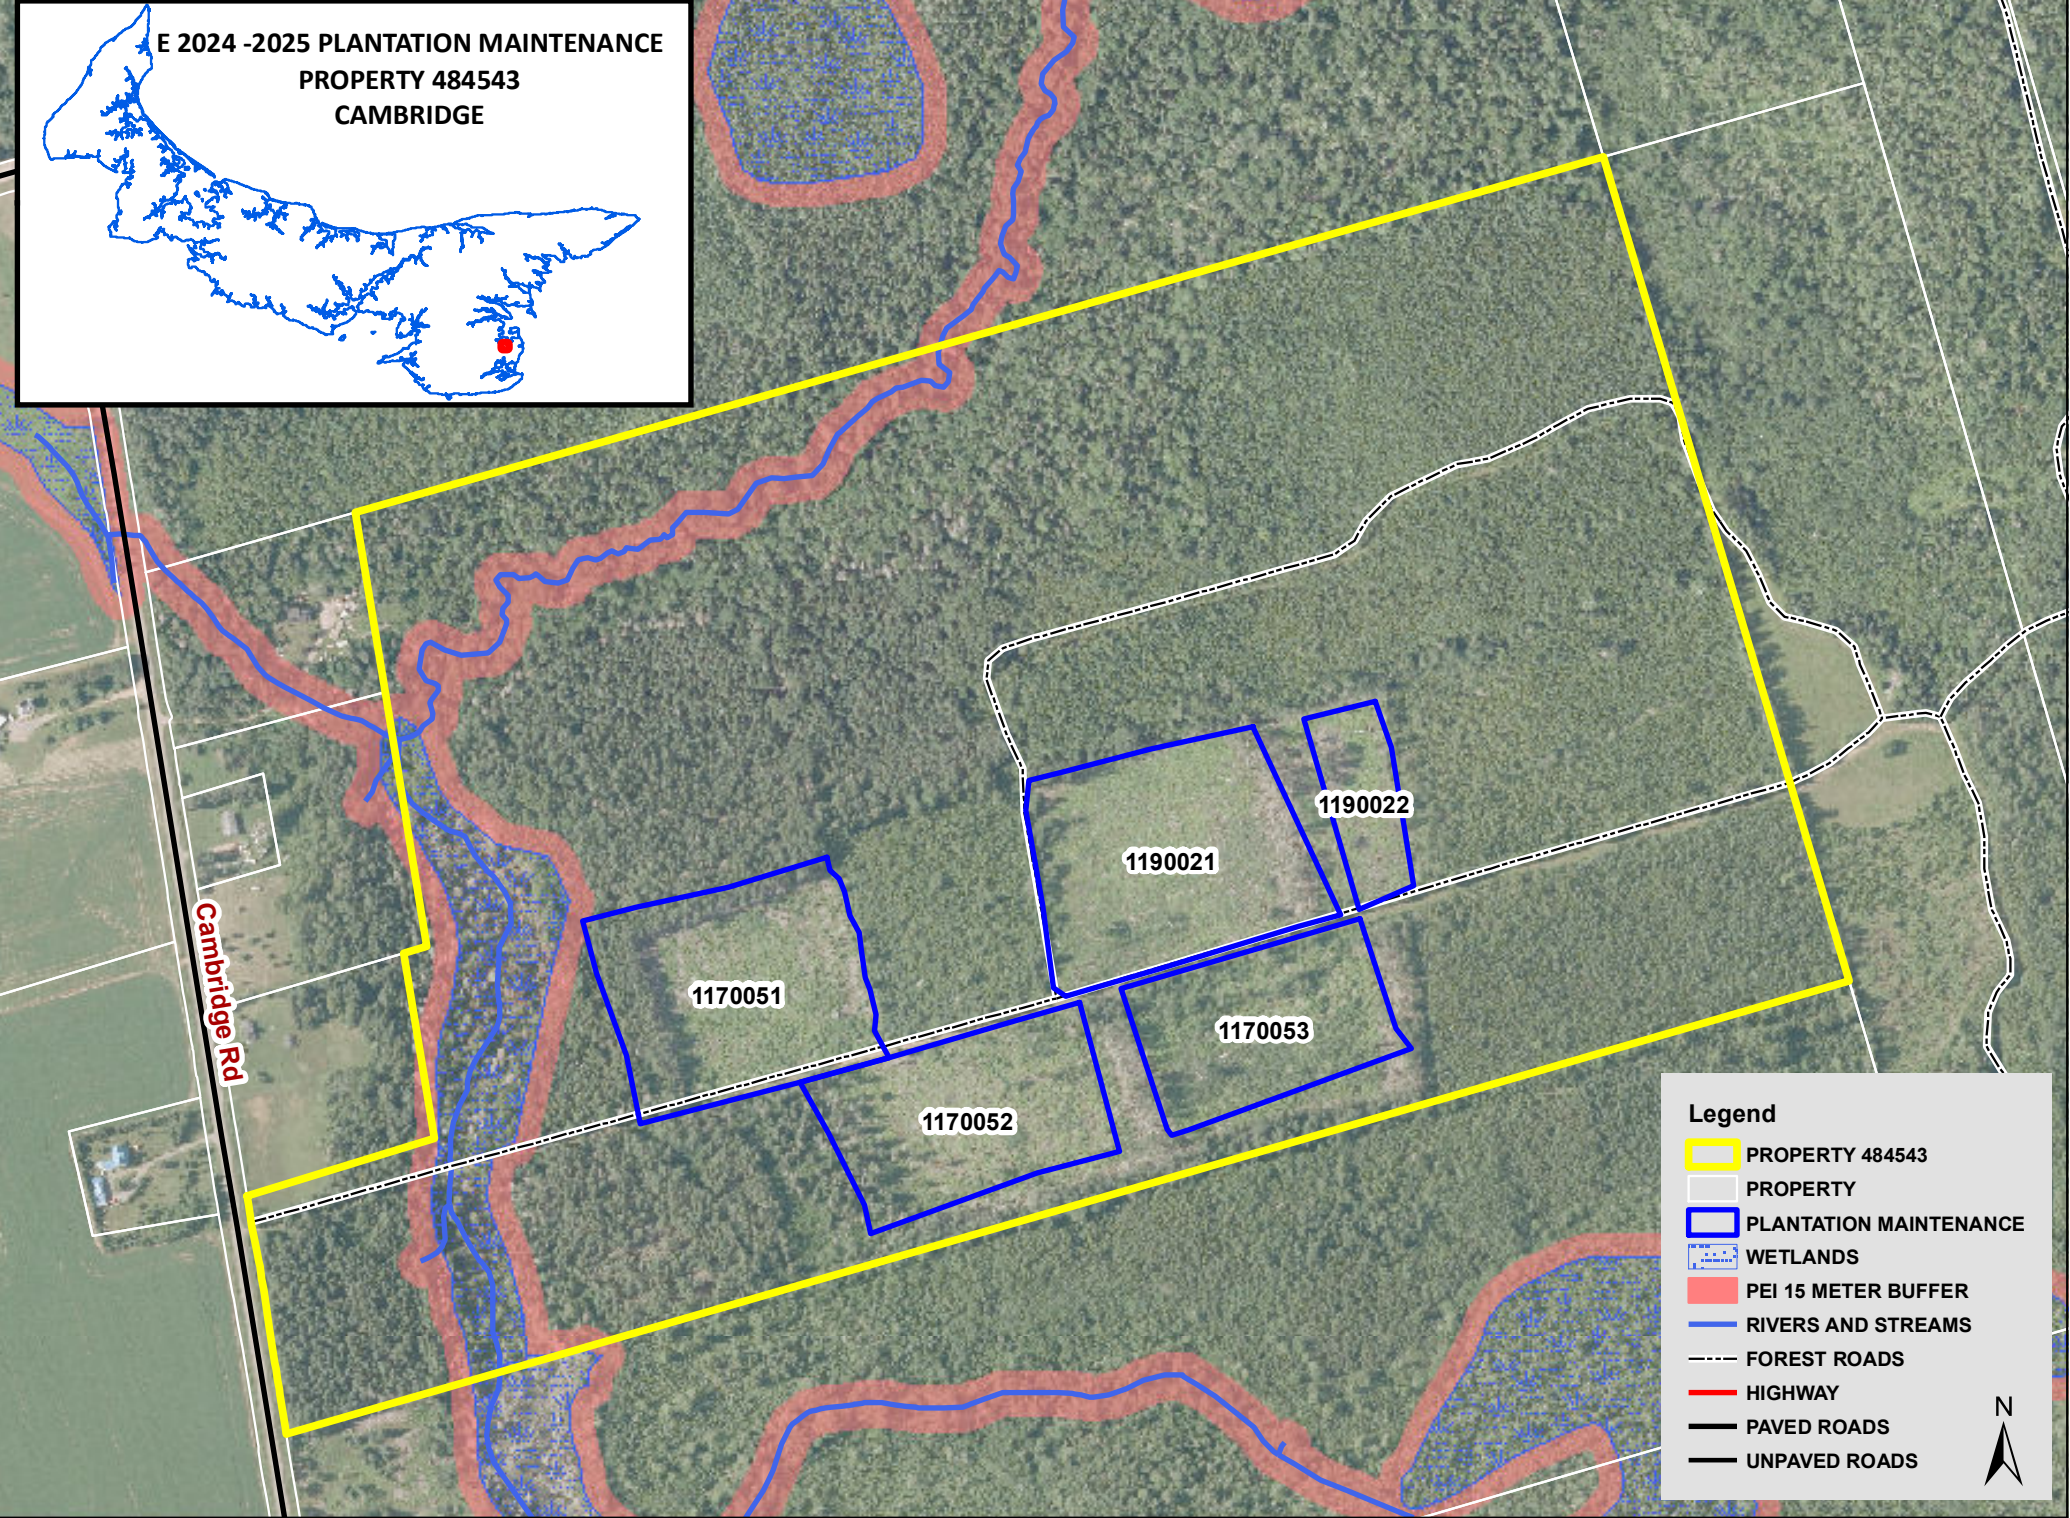

E 2024 -2025 PLANTATION MAINTENANCE
PROPERTY 484543
CAMBRIDGE

Legend

- PROPERTY 484543
- PROPERTY
- PLANTATION MAINTENANCE
- WETLANDS
- PEI 15 METER BUFFER
- RIVERS AND STREAMS
- FOREST ROADS
- HIGHWAY
- PAVED ROADS
- UNPAVED ROADS