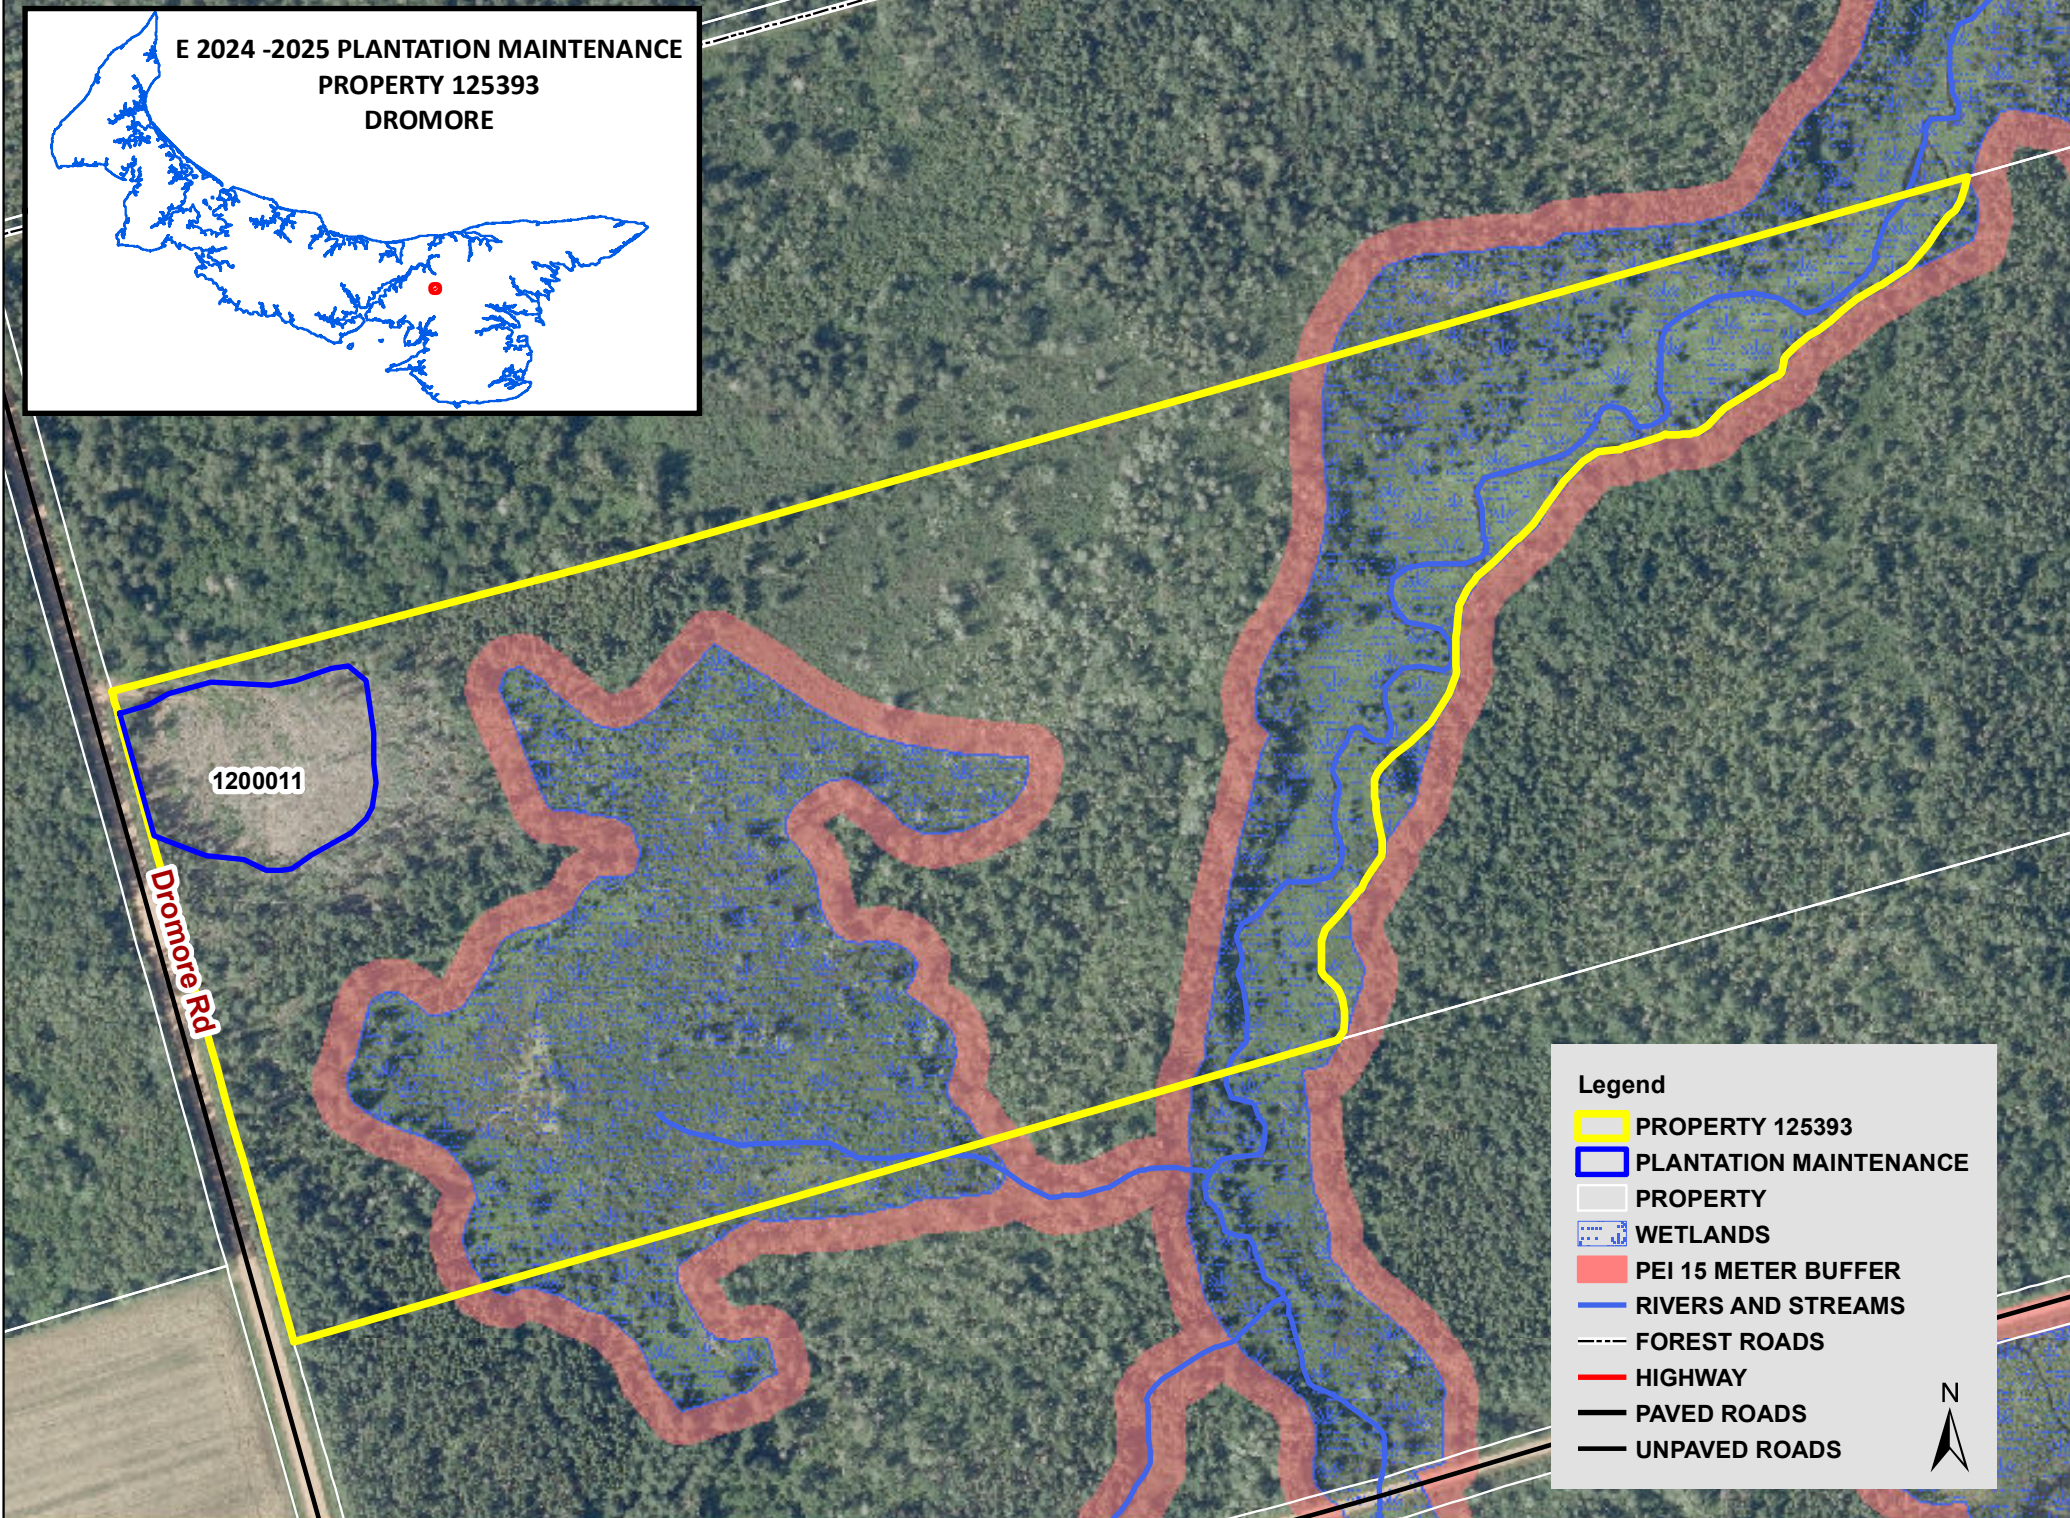

**E 2024 -2025 PLANTATION MAINTENANCE  
PROPERTY 125393  
DROMORE**

**Legend**

- PROPERTY 125393
- PLANTATION MAINTENANCE
- PROPERTY
- WETLANDS
- PEI 15 METER BUFFER
- RIVERS AND STREAMS
- FOREST ROADS
- HIGHWAY
- PAVED ROADS
- UNPAVED ROADS