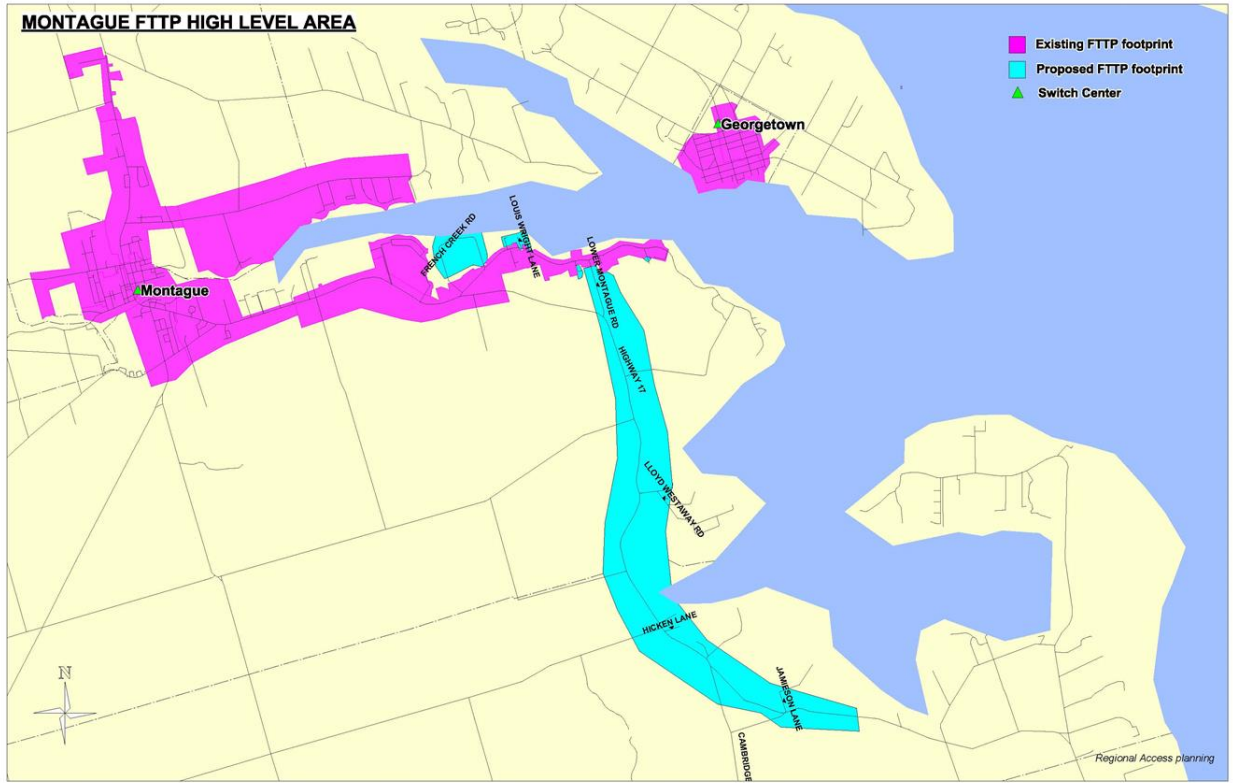

Internet Plan – Montague Area

Montague Area **Complete**

Fibre to the home: up to 1.5 Gbps (Bell Fibe)

Row Labels	Civic Numbers Lowest	Highest
------------	-------------------------	---------

PHASE 1: COMPLETE

ALBION

DUNN LN	51	52
JACK WESTAWAY RD	72	72
LINE RD - RTE 317	22	49
LLOYD WESTAWAY RD	16	103
RTE 17	1754	2413
WHIM RD - RTE 316	19	27

LOWER MONTAGUE

DEEDLES LN	24	24
FRENCH CREEK RD	86	375
IVY AND BIRCHES LN	25	47
LOUIS WRIGHT LN	7	39
LOWER MONTAGUE RD	471	594
OLD ANCHOR LN	6	54
RTE 17	1542	1634
SUNSET LN	11	11

PHASE 2

LOWER MONTAGUE

LOUIS WRIGHT LANE

7

39

The full plan is available at PrinceEdwardIsland.ca/InternetPlan