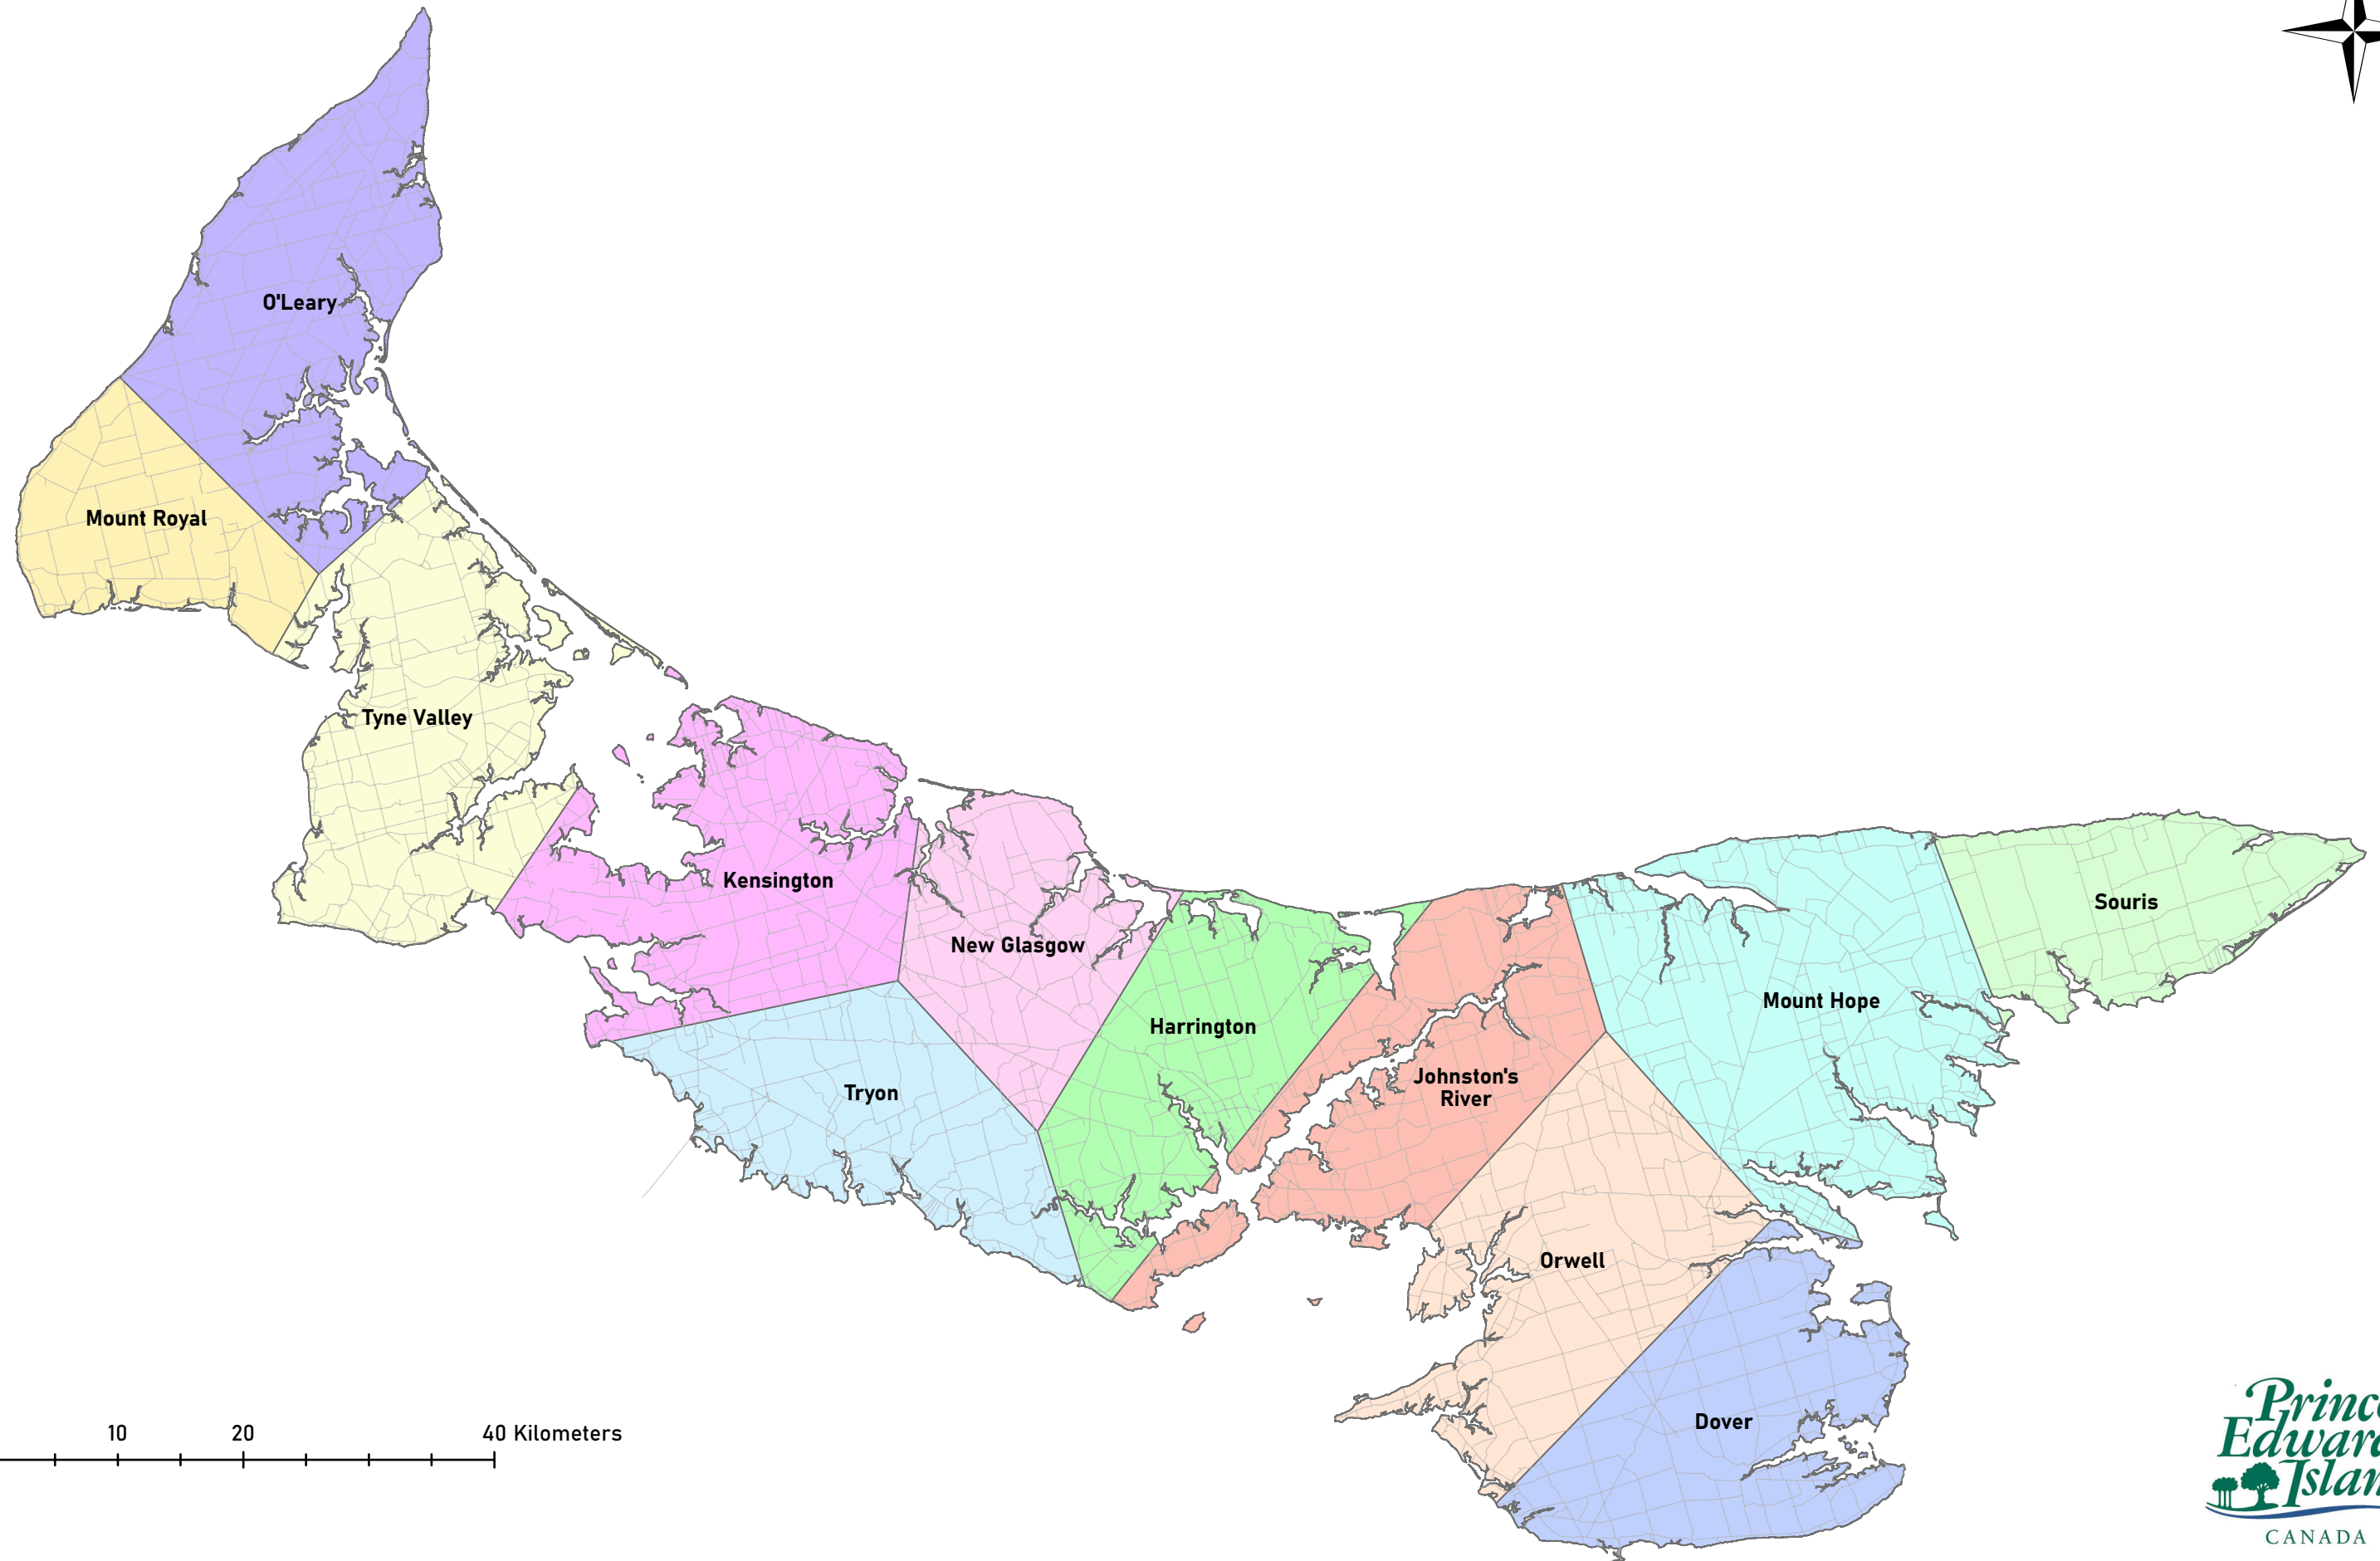

Prince Edward Island Department of Agriculture & Land Weather Station Regions - Rainfall (Forage)

0 10 20 40 Kilometers